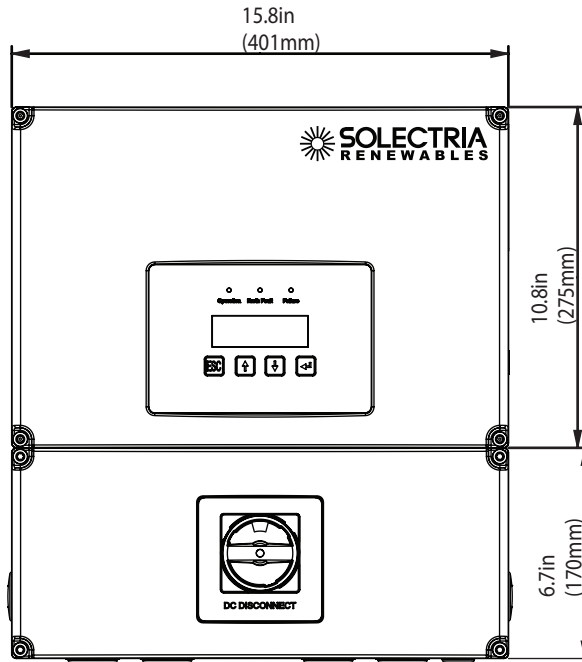

C

C

1

2

3

4

 **SOLECTRIA**
A YASKAWA COMPANY

PVI 3800TL
Customer Interface Drawing